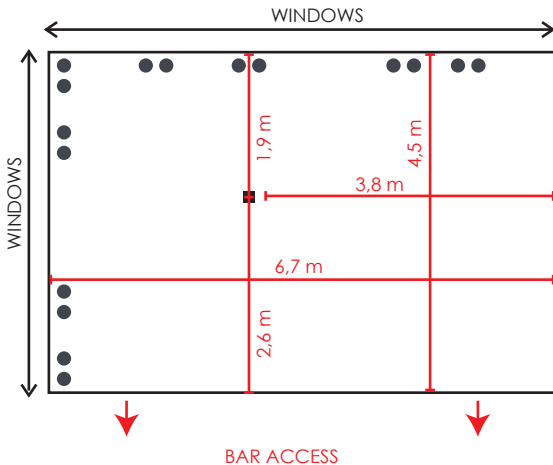

TRAPPEUR MEETING SPACE

Lodge Park

●● Electrical outlet

**INFORMAL
MEETING**

20